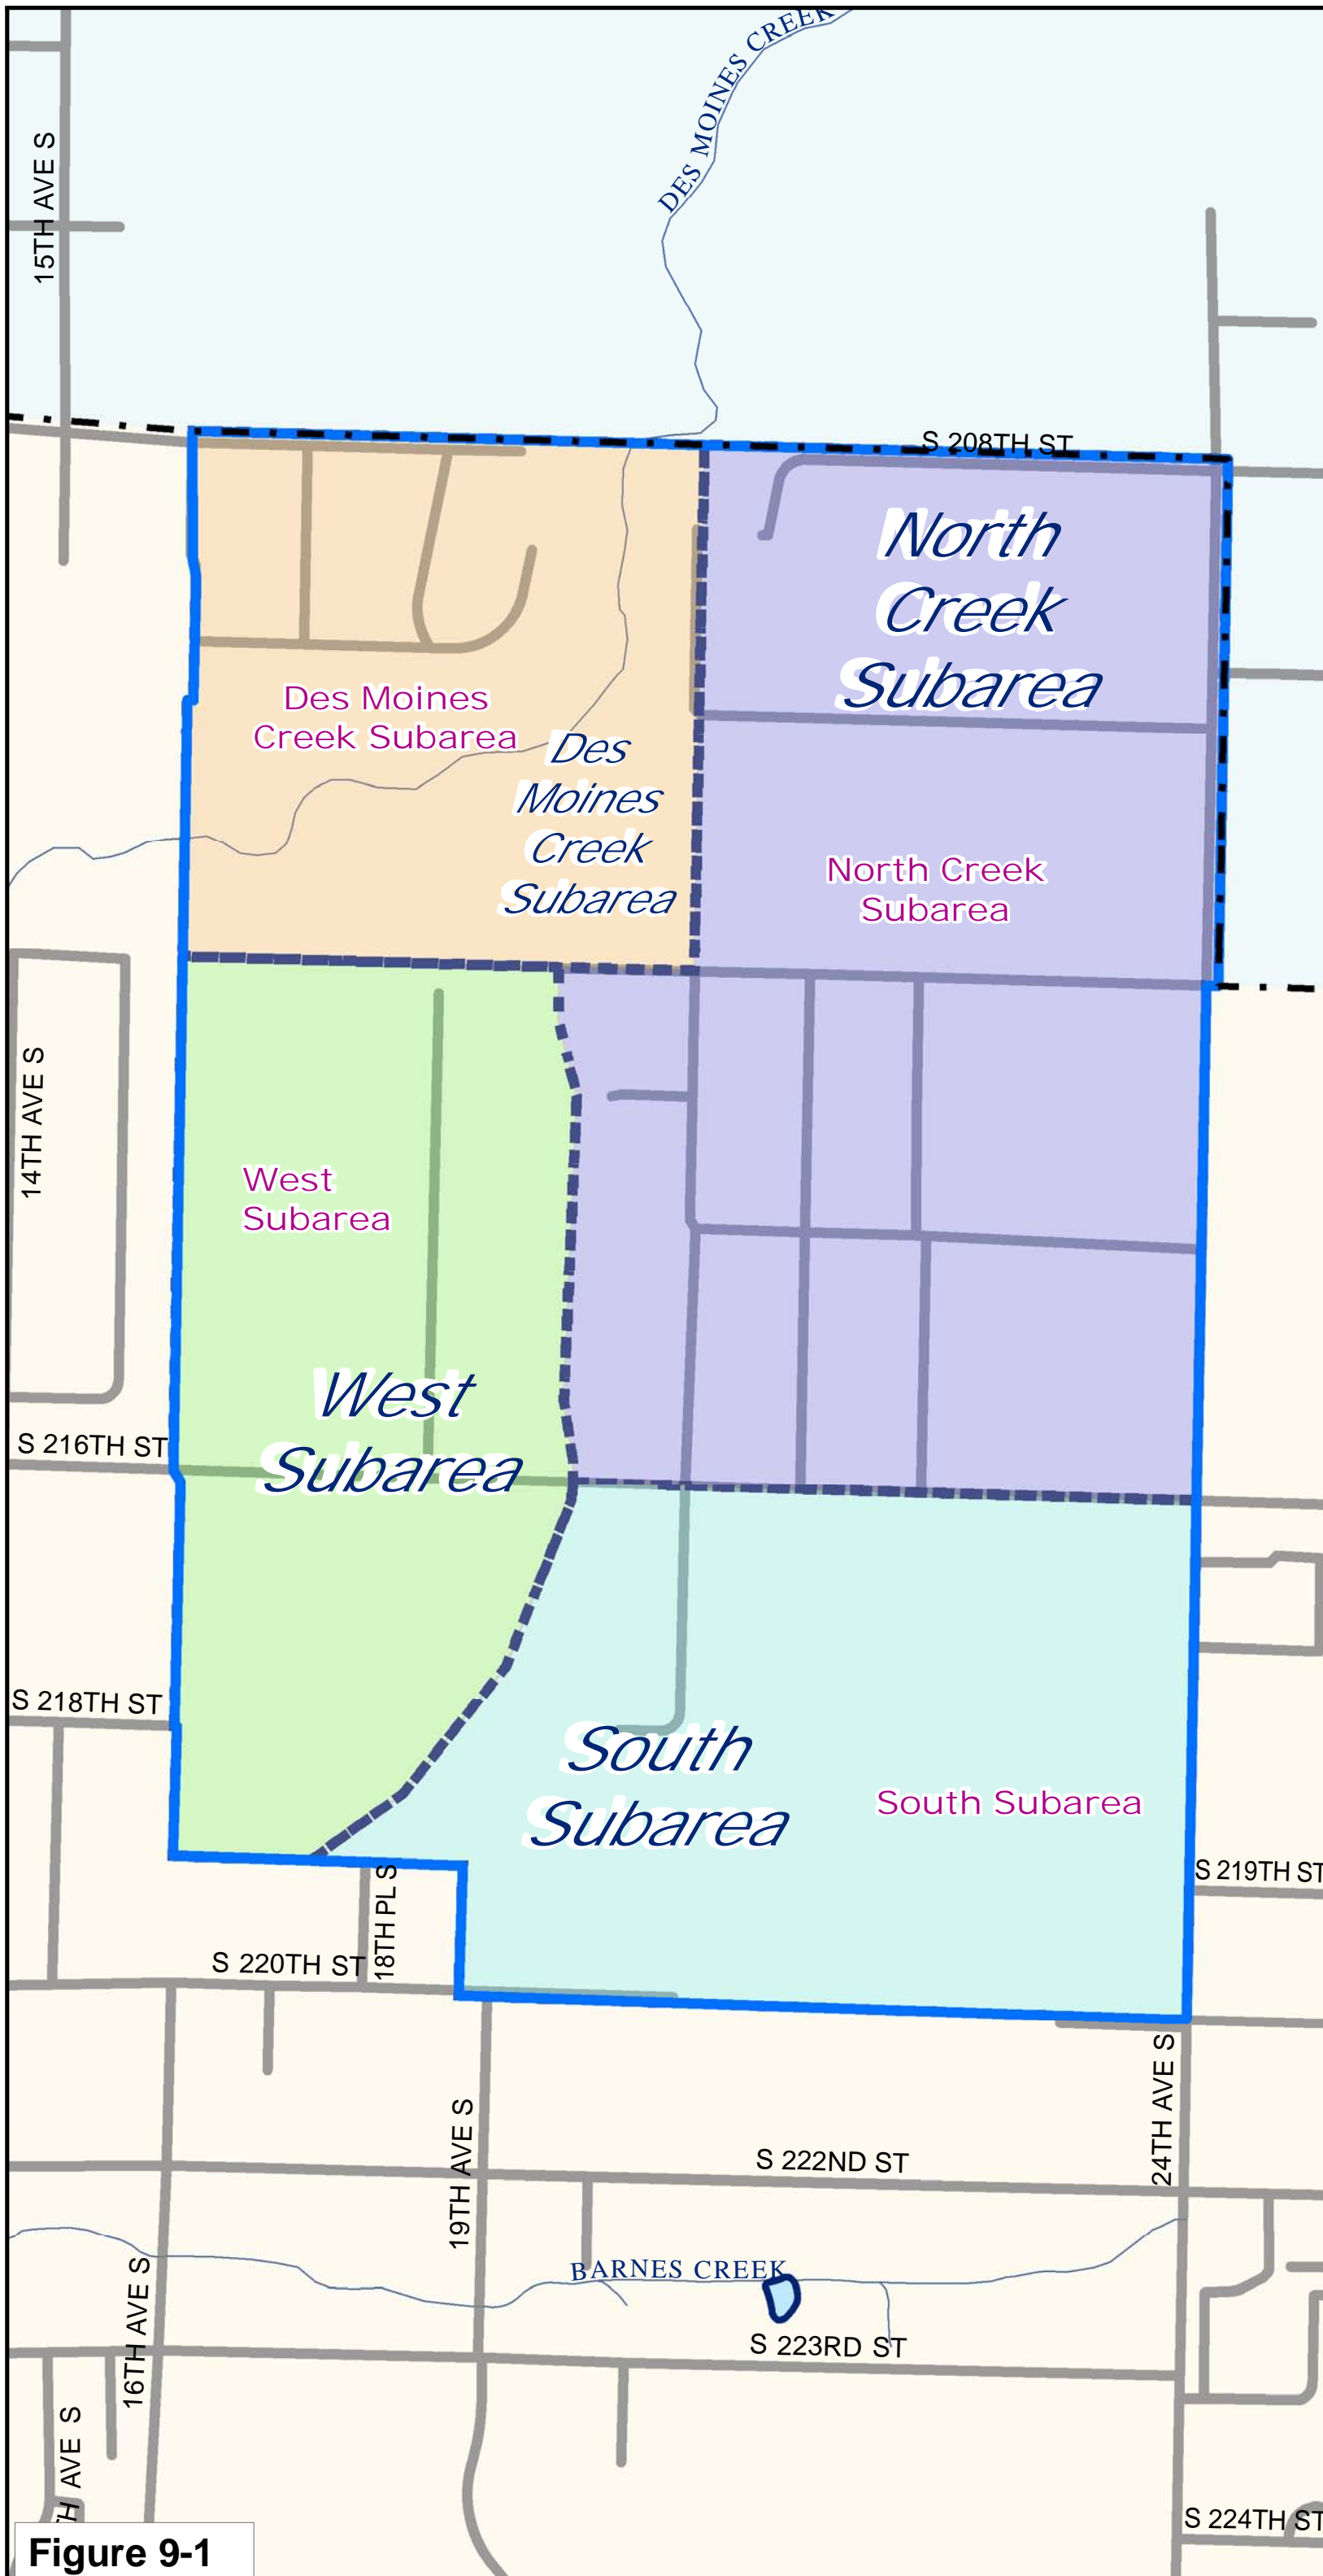

# City of Des Moines

Comprehensive Plan  
North Central  
Planning Area

- Des Moines City Limits
- Streams
- Planning Area Boundary
- North Central Subareas

**CITY OF DES MOINES**  
**COMPREHENSIVE PLAN MAP SERIES**  
This map series is intended for general planning purposes related to the City of Des Moines Comprehensive Plan.